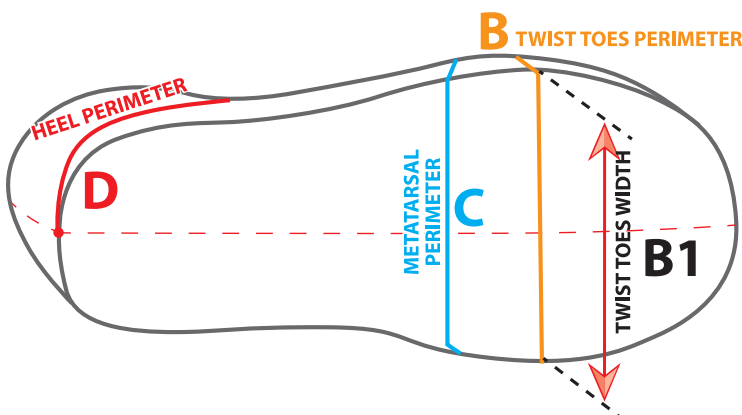

## VERIFY YOUR SIZE

### Sizing verification

Before placing your order, please double check what size you need to order by making reference to the chart below:

A : OVERALL LENGTH

B : TWIST TOES PERIMETER (circumference)

B1: TWIST TOES WIDTH

C : METATARSAL PERIMETER / ANATOMIC BALL (circumference)

D : HIGH INSTEP / HEEL PERIMETER (circumference)

## REFERENCE GUIDE

The following measures are intended to give you an indication about the Easy Up sizing for kids models. They are based on the production lasts and represent the optimal fit for each size. Tolerance  $\pm$  is allowed. Should your measurements largely deviate from one or more of the below references, please contact us at [customercare@easyupshoes.com](mailto:customercare@easyupshoes.com) before placing an order or immediately after.