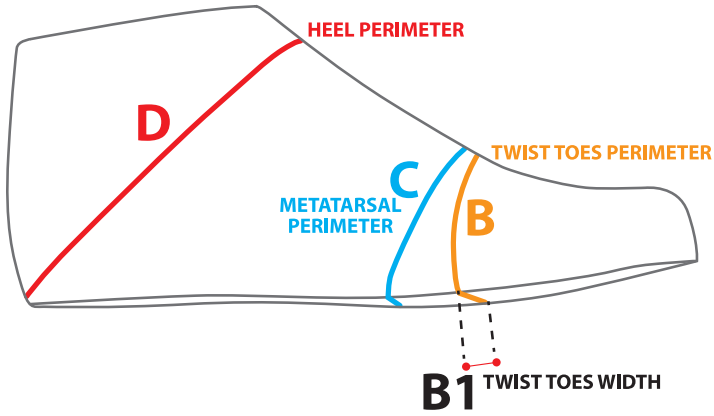

## VERIFY YOUR SIZE

### Sizing verification

Before placing your order, please double check what size you need to order by making reference to the chart below:

A : OVERALL LENGTH

B : TWIST TOES PERIMETER (circumference)

B1: TWIST TOES WIDTH

C : METATARSAL PERIMETER / ANATOMIC BALL (circumference)

D : HIGH INSTEP / HEEL PERIMETER (circumference)

## REFERENCE GUIDE

The following measures are intended to give you an indication about the Easy Up sizing for kids models. They are based on the production lasts and represent the optimal fit for each size. Tolerance  $\pm$  is allowed. Should your measurements largely deviate from one or more of the below references, please contact us at [customercare@easyupshoes.com](mailto:customercare@easyupshoes.com) before placing an order or immediately after.