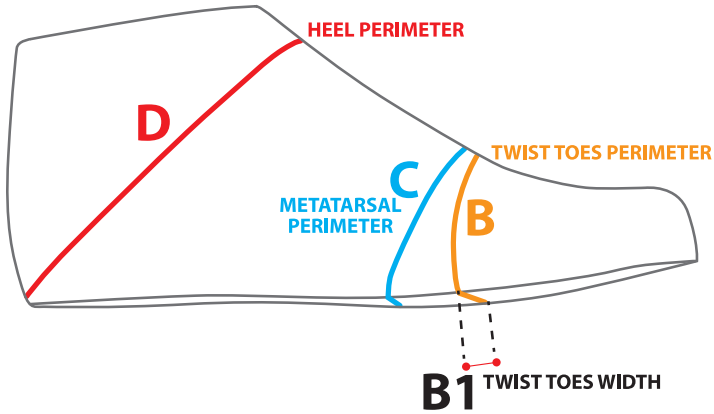

B1: TWIST TOES WIDTH

C : METATARSAL PERIMETER / ANATOMIC BALL (circumference)

D : HIGH INSTEP / HEEL PERIMETER (circumference)

REFERENCE GUIDE

The following measures are intended to give you an indication about the Easy Up sizing for kids models. They are based on the production lasts and represent the optimal fit for each size. Tolerance \pm is allowed. Should your measurements largely deviate from one or more of the below references, please contact us at customercare@easyupshoes.com before placing an order or immediately after.